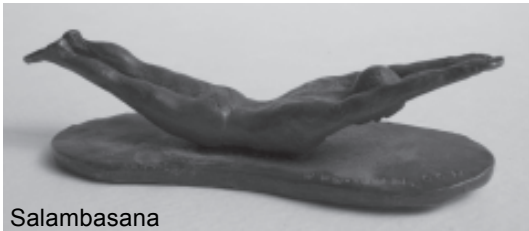

Bhandapadasana

Yoga Action Figures™

Salambasana