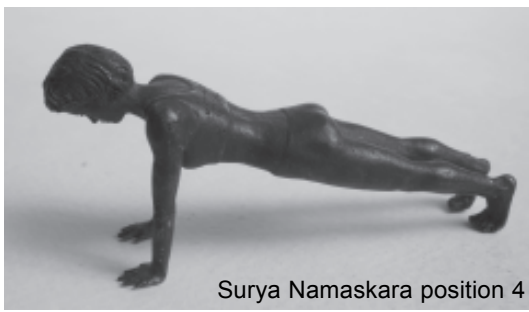

Trikonasana

Surya Namaskara position 4